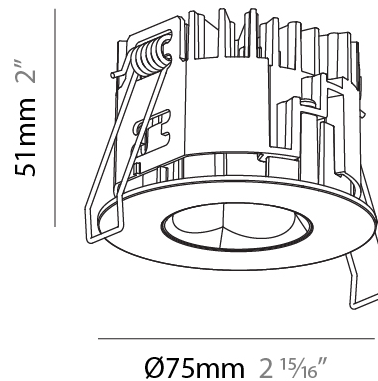

GENERAL

Series: Oiko Pro Round
Subseries: Oiko Pro Round Fixed
Brand: Prolicht
Division: Architectural
Mounting Type: Recessed
Mounting Location: Ceiling
Subcategory: Downlight

PHYSICAL

Shape: Round
Diameter (mm): 75
Diameter (in): 2 15/16
Height (mm): 51
Height (in): 2
Ceiling Thickness (mm): 1 - 25
Ceiling Thickness (in): 1/16 - 1 3/16
Min. Recessing Depth (mm): 55
Min. Recessing Depth (in): 2 3/16
Light Distribution: Direct
Diffuser: Lens Pack - Spread Lens / Linear Spread Lens / Honeycomb Louver
Fixture Finish: SSR / BKV / CWI / CRY / HAB / UFT / ITA / RUA / FTG / MYG / LOD / PUS / FRO / FUP / KIA / POP / BLS / SPG / MEY / GOH / GUM / CHC / COM / ABZ / JAG / OBR / MOS / ROR
Fixture Material: Aluminum Die Cast
Cut-out Measurements: 68mm / 2 11/16" Diameter

ELECTRICAL

Lamp Type: LED (Zhaga Standard)
Input Wattage (W): 14
Total Output Wattage (W): 12.7
Dimming: Dali Dimming
Driver Included: No
Driver Location: Recessed Housing
Driver Type: Constant Current - Universal (120Vac only for DALI driver)
Driver Class: Class 2
Input Voltage (V): 120 - 277
Constant Current (MA): 700

LED

Color Temperature (°K): 2700-6500 Tunable White
Max. Delivered Lumen (lm): 1240
Nominal Lumen (lm): 1460
CRI: >93 CRI
Lamp Life (hrs): 50000
Special LEDs offerings: Tunable White

OPTICAL

Reflector°: 52
Adjustability: Fixed

RATINGS AND CERTIFICATIONS

Certified By: Certified for North American Standards
IP rating: IP20