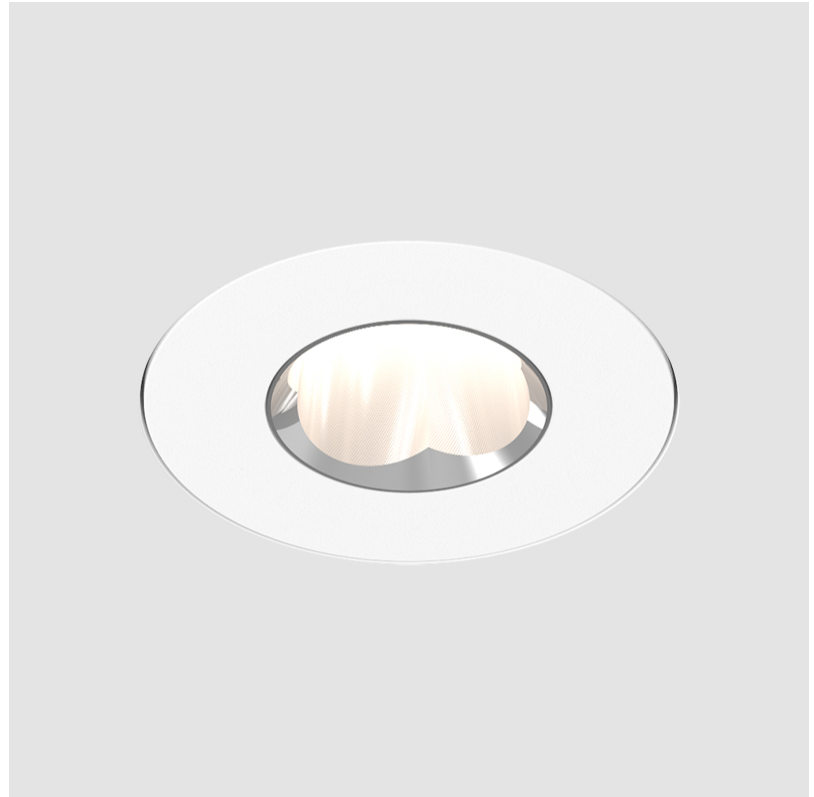

GENERAL

Series: Oiko Pro Round
Subseries: Oiko Pro Round Fixed
Brand: Prolicht
Division: Architectural
Mounting Type: Trimless
Mounting Location: Ceiling
Subcategory: Downlight

PHYSICAL

Shape: Round
Diameter (mm): 75
Diameter (in): 2 ¹⁵/₁₆
Height (mm): 43
Height (in): 1 ¹¹/₁₆
Ceiling Thickness (mm): 10 / 12.5 / 15 / 25
Ceiling Thickness (in): 3/8 or 1/2 or 9/16 or 1
Min. Recessing Depth (mm): 50
Min. Recessing Depth (in): 1 ¹⁵/₁₆
Light Distribution: Direct
Diffuser: Lens Pack - Spread Lens / Linear Spread Lens / Honeycomb Louver
Fixture Finish: SSR / BKV / CWI / CRY / HAB / UFT / ITA / RUA / FTG / MYG / LOD / PUS / FRO / FUP / KIA / POP / BLS / SPG / MEY / GOH / GUM / CHC / COM / ABZ / JAG / OBR / MOS / ROR
Fixture Material: Aluminum Die Cast
Cut-out Measurements: 86mm / 2 11/16" Diameter

ELECTRICAL

Lamp Type: LED (Zhaga Standard)
Input Wattage (W): 14
Total Output Wattage (W): 12.7
Dimming: Dali Dimming
Driver Included: No
Driver Location: Recessed Housing
Driver Type: Constant Current - Universal (120Vac only for DALI driver)
Driver Class: Class 2
Input Voltage (V): 120 - 277
Constant Current (MA): 700

LED

Color Temperature (°K): 2700-6500 Tunable White
Max. Delivered Lumen (lm): 1381
Nominal Lumen (lm): 1460
CRI: >90 CRI
Lamp Life (hrs): 50000
Special LEDs offerings: Tunable White

OPTICAL

Reflector°: 62
Adjustability: Fixed

RATINGS AND CERTIFICATIONS

Certified By: Certified for North American Standards
IP rating: IP20

Ø75mm 2 ¹⁵/₁₆"

Ø85mm 3 ³/₈"